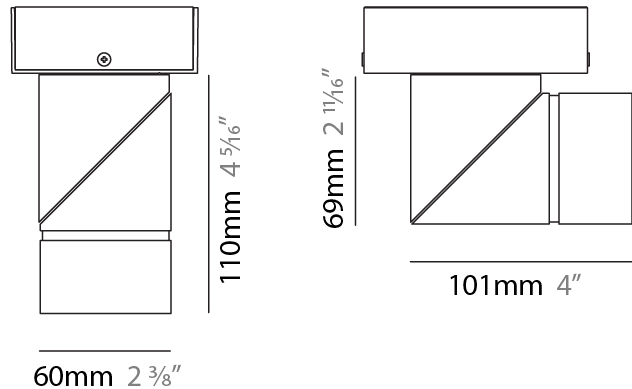

PROJECT	
TYPE	
SPECIFIER	
QUANTITY	
DATE	

BOB SURFACE

A7200004-

base number	Color Temperature	Finish Options	Lens Options

1. To build a product code in our configurator select the specify button on the base model # product page
2. To build a manual product code on this datasheet choose from the options listed below in blue font and add the suffix to the base model #

GENERAL

Series: Bob
Brand: Letroh
Division: Architectural
Mounting Type: Surface
Mounting Location: Ceiling
Subcategory: Semi-Flush

PHYSICAL

Shape: Cylinder
Diameter (mm): 60
Diameter (in): 2 ³/₈
Length (mm): 110
Length (in): 4 ⁵/₁₆
Depth (mm): 110
Depth (in): 4 ⁵/₁₆
Light Distribution: Adjustable / Direct
Weight (kg): 0.76
Weight (lbs): 1.67
Fixture Finish: WHI / BLK
Fixture Material: Aluminum

ELECTRICAL

Lamp Type: LED
Input Wattage (W): 20
Total Output Wattage (W): 17
Dimming: Tri-Mode (Non-Dimming and Phase Dimming (120Vac only) and 0-10V Dimming)
Driver Included: Yes
Driver Location: Integrated
Driver Type: Constant Current - Universal
Driver Class: Class 2
Input Voltage (V): 120 - 277
Constant Current (MA): 500

LED

Color Temperature (°K): 2700 / 3000
Max. Delivered Lumen (lm): 1800 / 1900
CRI: >90 CRI
Lamp Life (hrs): 50000

OPTICAL

Optic°: 30 / 40 60 / OV / RT / WW
Adjustability: Rotational 360°; Tilt 90°

RATINGS AND CERTIFICATIONS

Certified By: Certified for North American Standards
IP rating: IP20